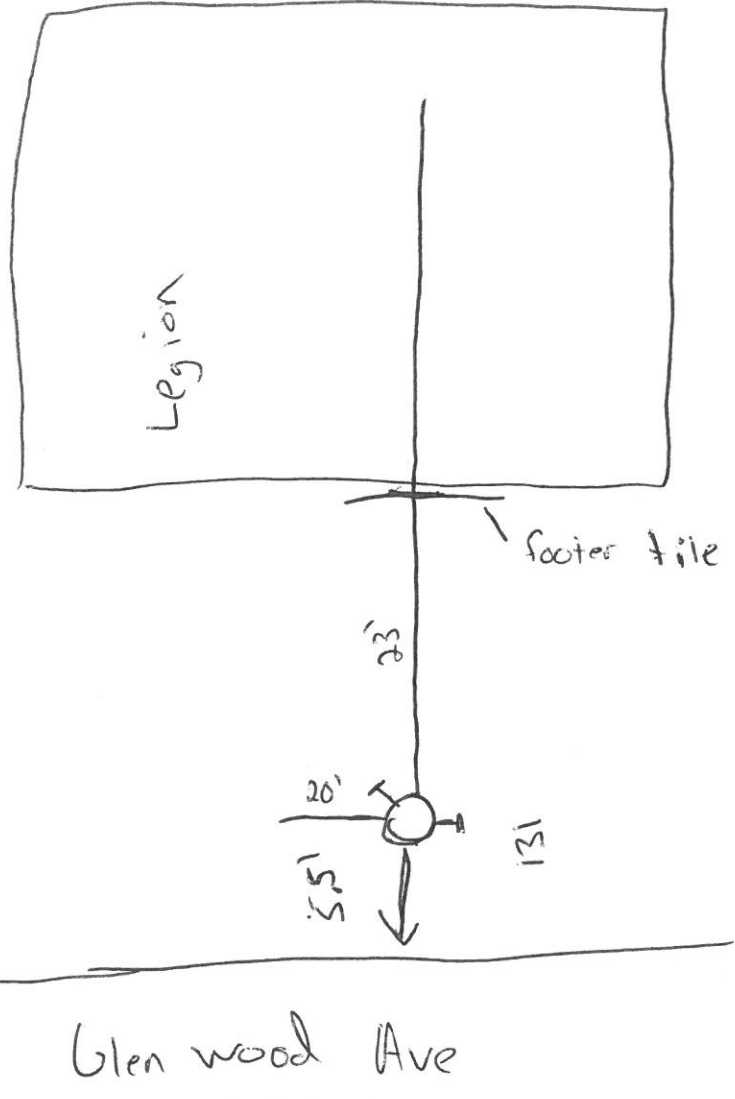

2020

Storm

500 Glenwood Ave.

North

7' Approx Outlet

7' ~~end~~ dead end to North

3 1/2' blocked off Northeast

6' going to legion

3 1/2' blocked off to South

South

500 GLENWOOD

2020

SAN.
500 Glenwood Ave.
Legion

line coming in from
North 33"

South

North

Cleanout
4' 11"

Main Hall

Cleanout
1' 11" b

45'

10'

92'

16'

side walk